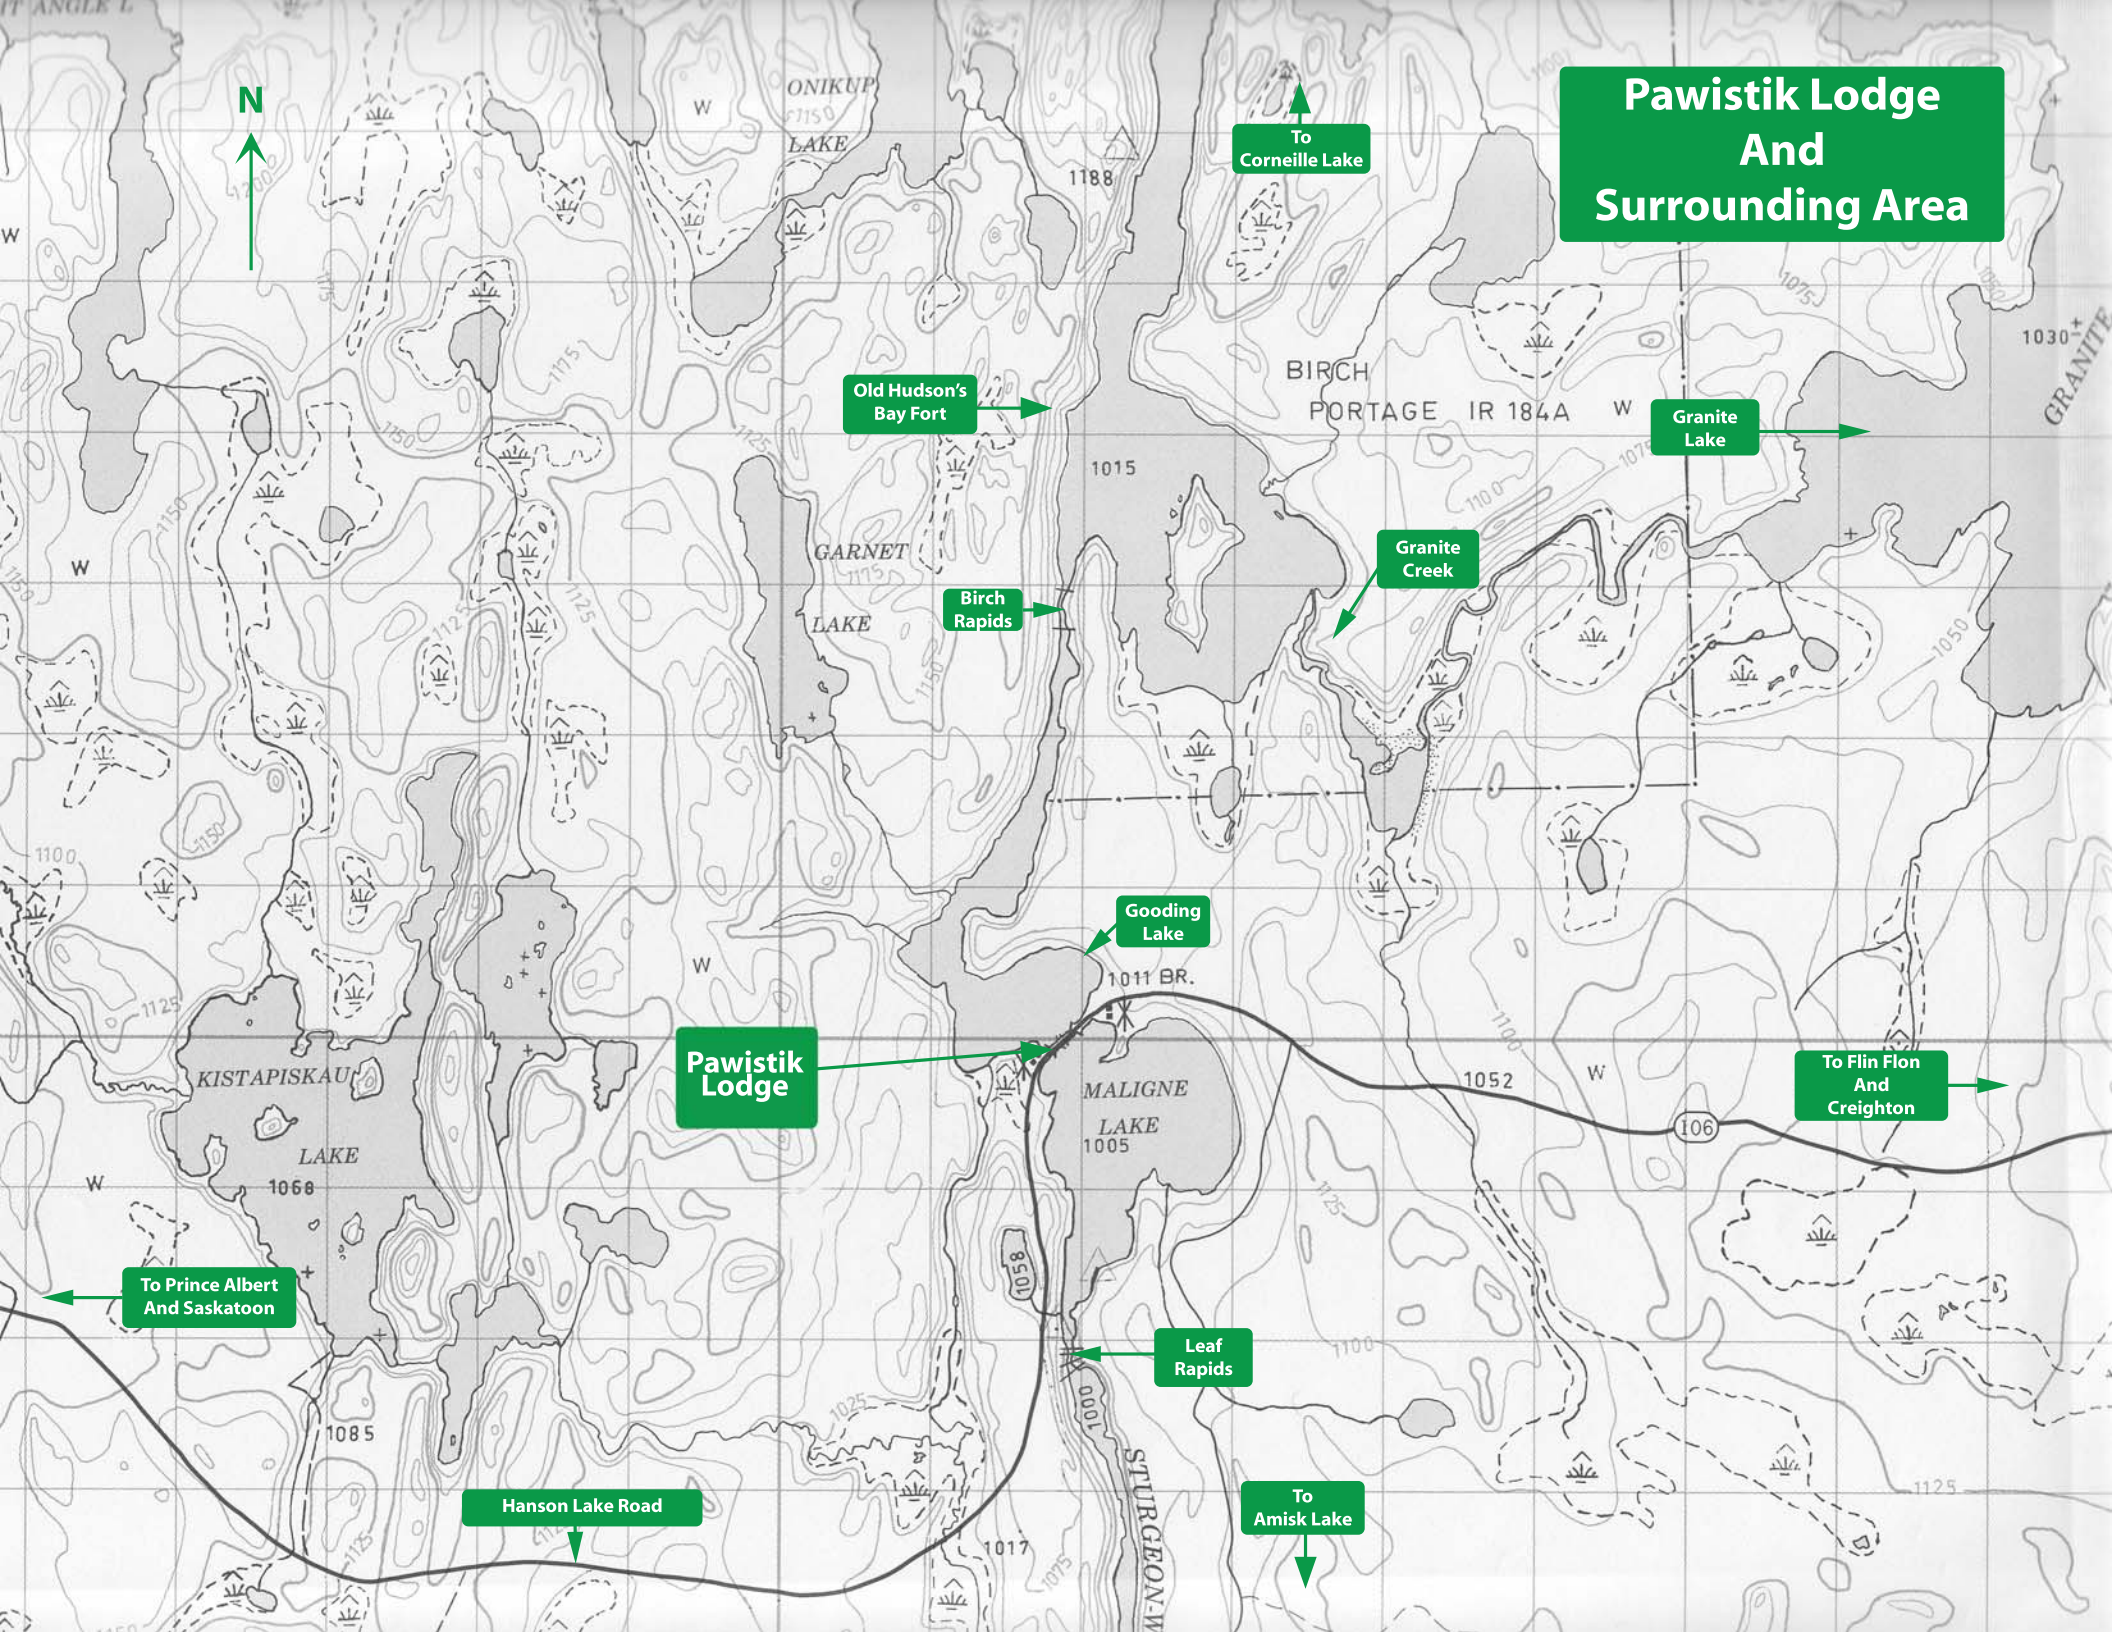

Pawistik Lodge And Surrounding Area

To Corneille Lake

Granite Lake

Granite Creek

Old Hudson's Bay Fort

Birch Rapids

Gooding Lake

Pawistik Lodge

To Flin Flon And Creighton

To Prince Albert And Saskatoon

Hanson Lake Road

Leaf Rapids

To Amisk Lake